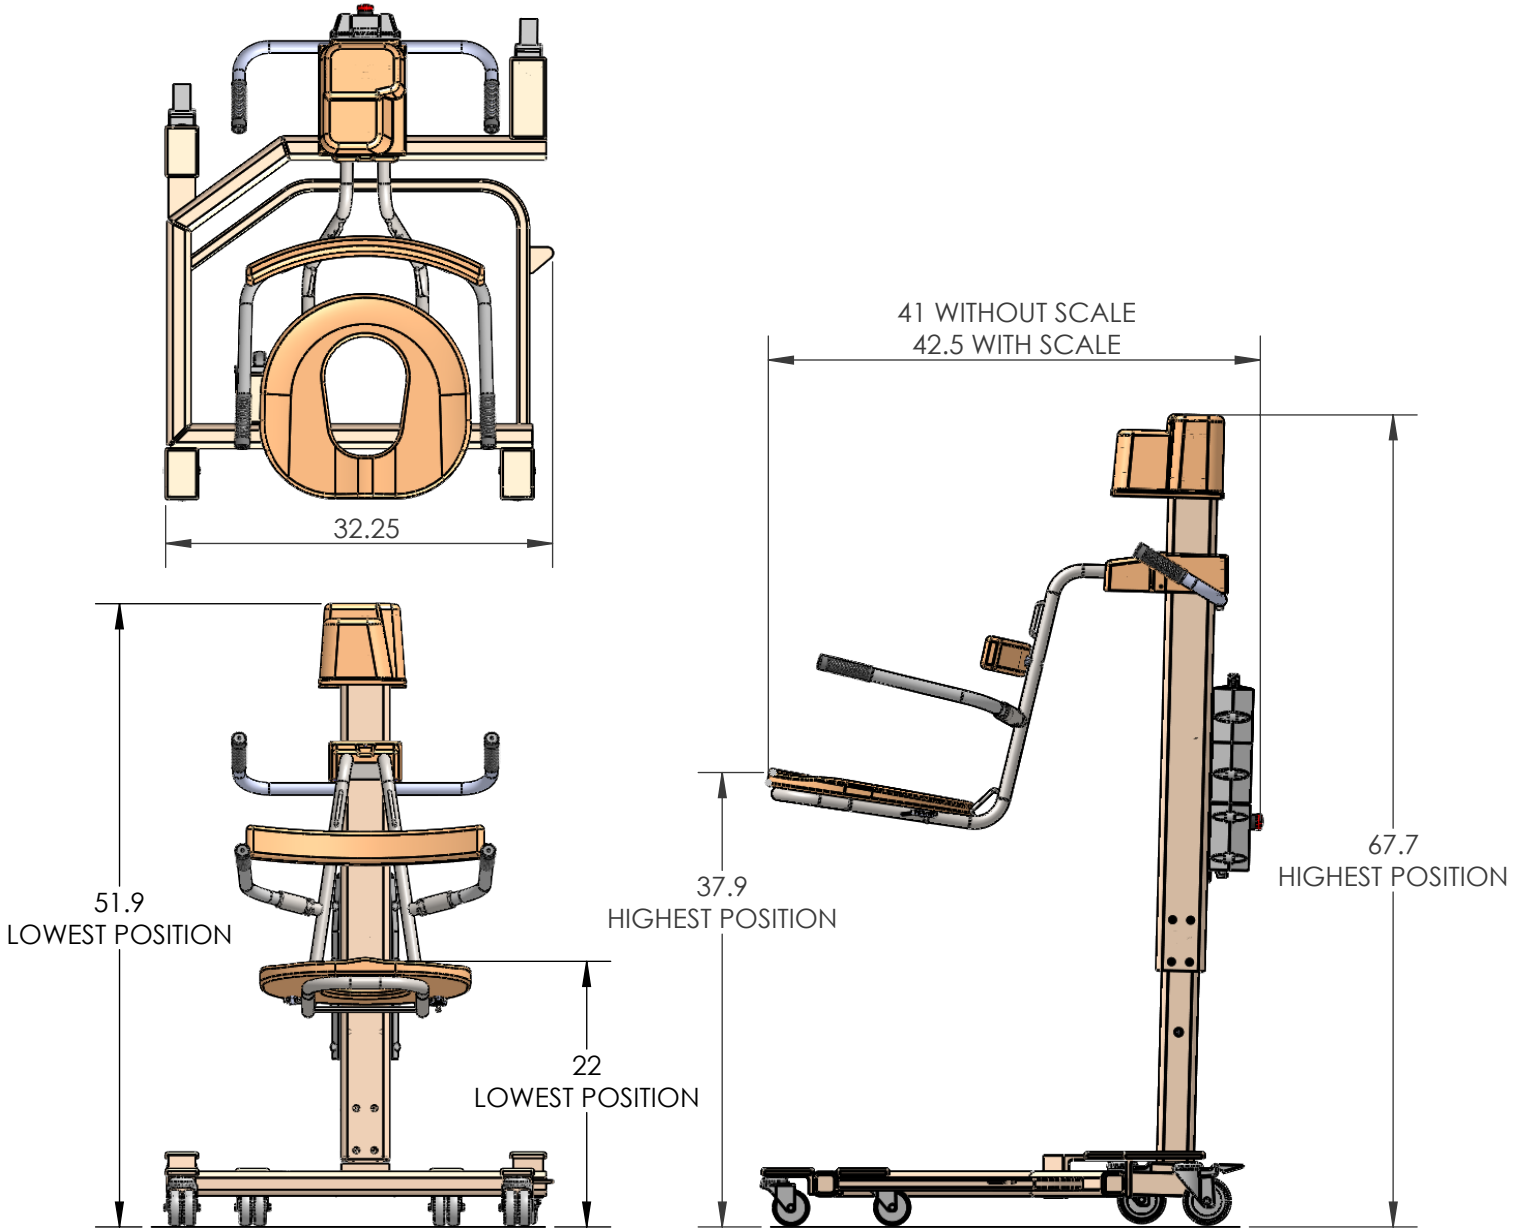

TRANSFER - CASCADE - WIDE (400 LB CAPACITY)

MODEL NUMBER	382510-X	383510-X
DESCRIPTION	TRANSFER CASCADE W/ WIDE BASE	TRANSFER CASCADE W/ WIDE BASE
IMAGE	AS SHOWN	AS SHOWN
SCALE	NO	YES
WEIGHT	160 LBS	175
SHIPPING WEIGHT	260 LBS	275

PENNER MFG INC.
101 GRANT ST.
AURORA, NE. 68818
402-694-5003

LOAD RATING: 400 LBS
LIFT OPERATING VOLTAGE: 24 VDC (2 BATTERY PACKS INCLUDED)
WALL CHARGER INCLUDED
4 FRONT CASTERS: DOUBLE 3" SWIVEL
2 REAR CASTERS: SINGLE 4" WITH FULL SWIVEL LOCKING BRAKE