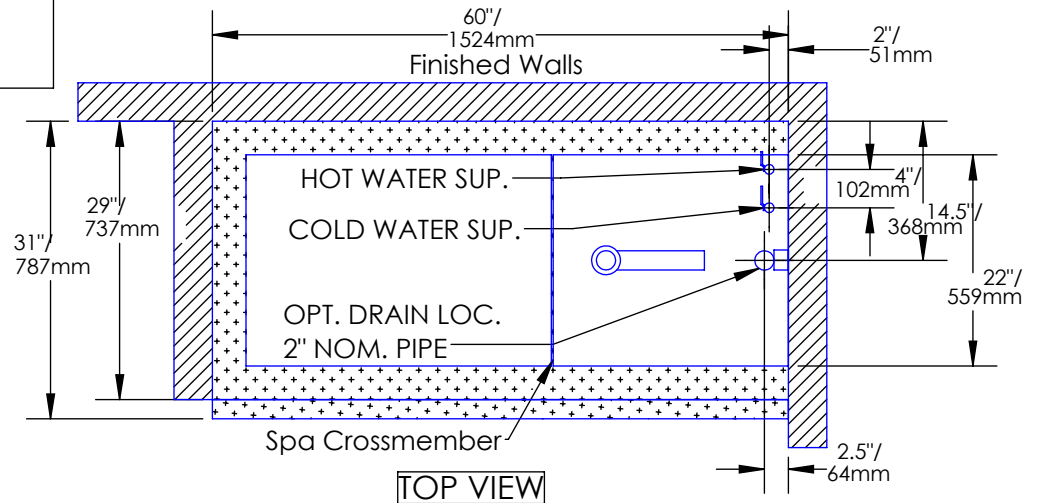

Other Configurations Possible-Contact Penner Manufacturing 1-800-732-0717

Water Supply: 3/4" HW & CW Supply lines preferred with ball valves with male 3/4" npt threads (not Supplied). 3/4" by 72"/1829mm Braided lines are supplied.

Drain: 2" PVC pipe from floor or wall as shown below. (P-trap not included)

Tub Electrical Rating: 120 Volts 10.5 Amps

Recommended Electrical Supply: 15 Amp with GFCI protection

Dream Spa

VIEW A-A
END VIEW

SIDE VIEW