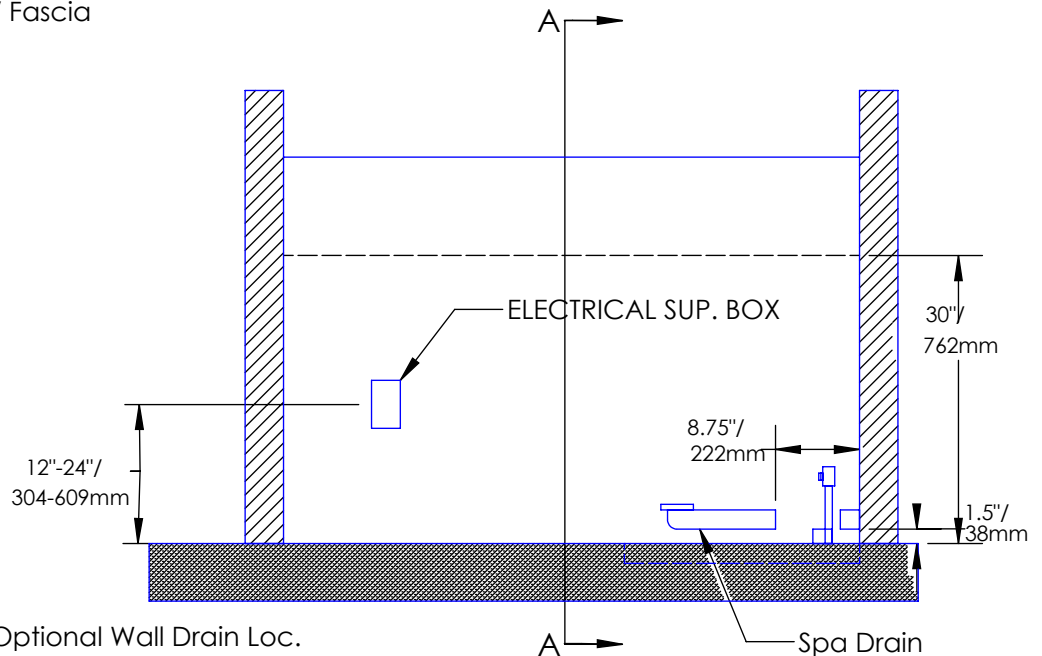

Other Configurations Possible-Contact Penner Manufacturing 1-800-732-0717

Water Supply: 3/4" HW & CW Supply lines preferred with ball valves with male 3/4" npt threads (not Supplied). 3/4" by 72"/1829mm Braided lines are supplied.

Drain: 2" PVC pipe from floor or wall as shown below. (P-trap not included)

Tub Electrical Rating: 120 Volts 10.5 Amps

Recommended Electrical Supply: 15 Amp with GFCI protection

Dream Spa

VIEW A-A
END VIEW

SIDE VIEW