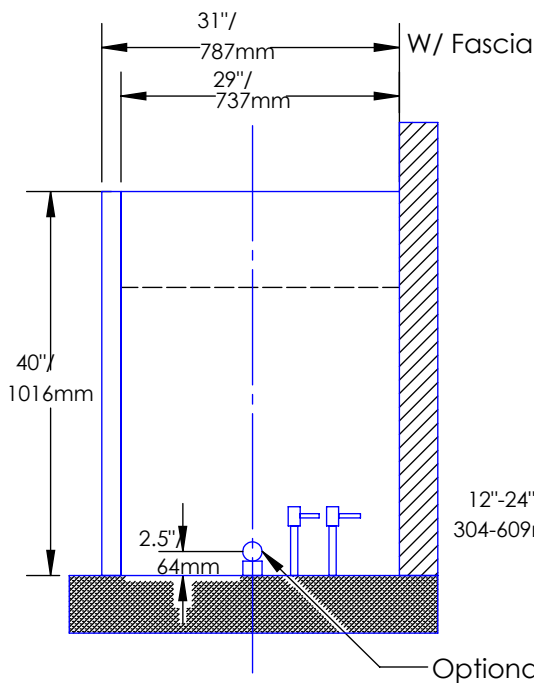

Other Configurations Possible-Contact Penner Manufacturing 1-800-732-0717

Water Supply: 3/4" HW & CW Supply lines preferred with ball valves with male 3/4" npt threads (not Supplied). 3/4" by 72"/1829mm Braided lines are supplied.

Drain: 2" PVC pipe from floor or wall as shown below. (P-trap not included)

Tub Electrical Rating: 120 Volts 10.5 Amps

Recommended Electrical Supply: 15 Amp with GFCI protection

Dream Spa

VIEW A-A
END VIEW

SIDE VIEW