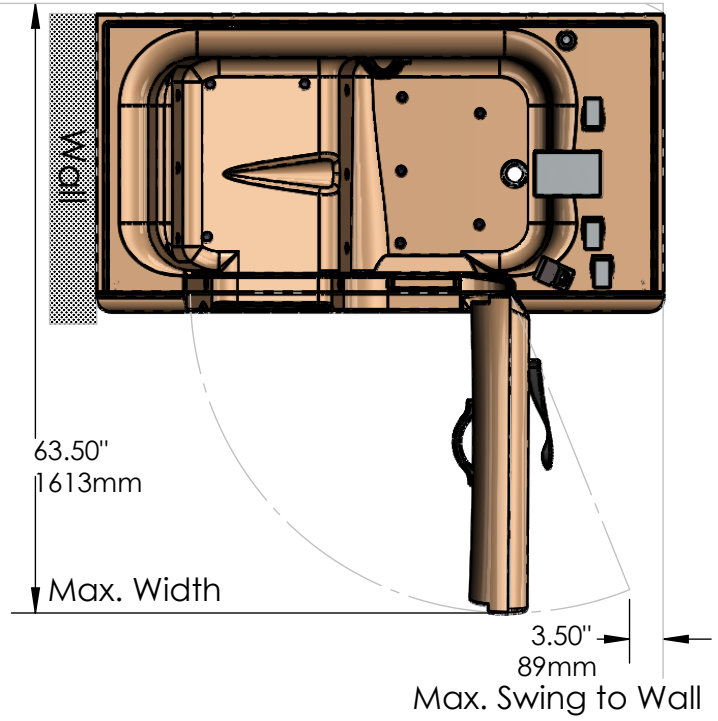

Penner Dream Spa

Standard/Metric Measurements

20.50"
521mm
Seat Height

7.00"
178mm
Step In Height

63.50"
1613mm

Max. Width

3.50"
89mm

Max. Swing to Wall

Overall Width

33.38"/848mm

31.00"/787mm

29.50"/749mm

-W/ Handle

-W/ Fascia

-Tub Width Only

Max. Height

40.25"
1022mm

20.38"
518mm

6.00"
152mm

Bottom Of Door Height

Max. Length

59.00"
1499mm