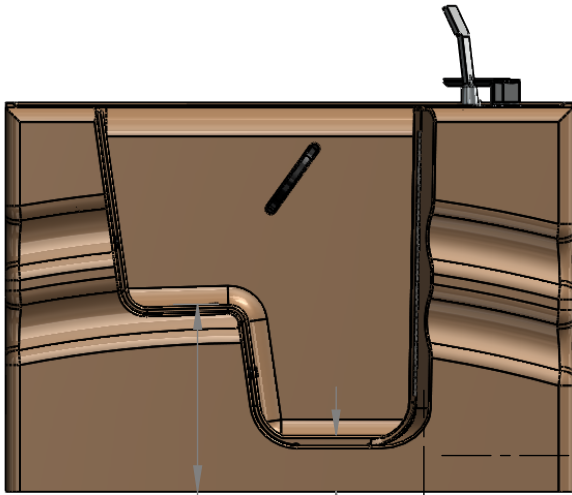

Penner Dream Spa

Standard/Metric Measurements

20.50"
521mm
Seat Height

7.00"
178mm
Step In Height

63.50"
1613mm

Max. Width

3.50"
89mm

Max. Swing to Wall

Overall Width

33.38"/848mm

31.00"/787mm

29.50"/749mm

-W/ Handle

-W/ Fascia

-Tub Width Only

Max. Height

40.25"
1022mm

20.38"
518mm

6.00"
152mm

Bottom Of Door Height

Max. Length

59.00"
1499mm