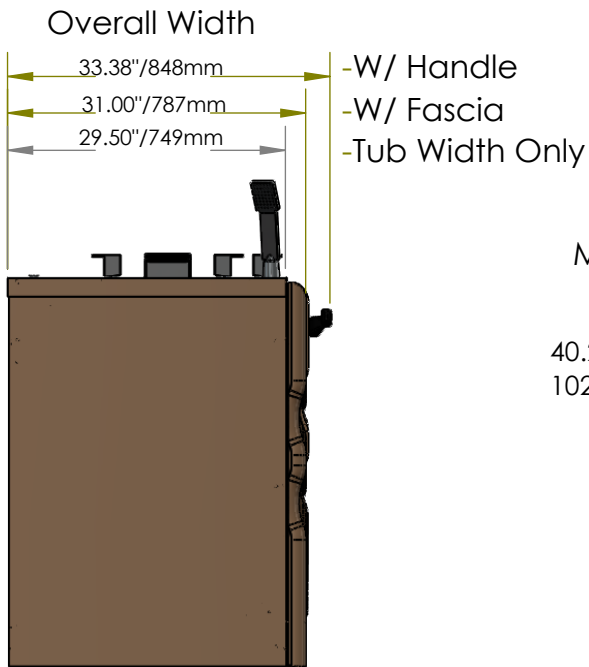

Penner Dream Spa

Standard/Metric Measurements

20.50"
521mm
Seat Height

7.00"
178mm
Step In Height

63.50"
1613mm

Max. Width

3.50"
89mm

Max. Swing to Wall

Overall Width

33.38"/848mm

31.00"/787mm

29.50"/749mm

-W/ Handle

-W/ Fascia

-Tub Width Only

Max. Height

40.25"
1022mm

20.38"
518mm

6.00"
152mm

Bottom Of Door Height

Max. Length

59.00"
1499mm